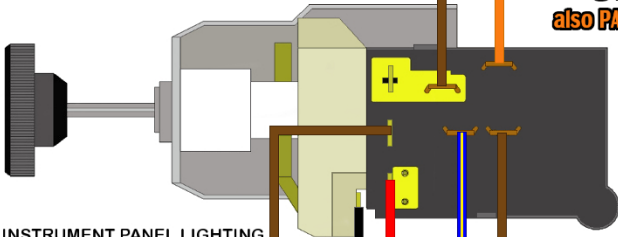

#959 PARK/TAIL LIGHT POWER TO SWITCH (POWER B+)

#929 TO REAR TAIL LIGHTS

#930 INSTRUMENT PANEL LIGHTING

#961 DOME/COURTESY LIGHT ACTIVATION

#928 HEADLIGHT POWER TO SWITCH (POWER B+)

#907 HEADLIGHT POWER

#927 TO FRONT PARK LIGHTS